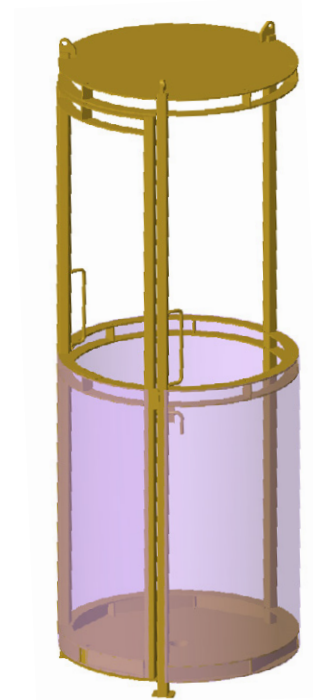

SUSPENDED ROUND PERSONNEL BASKET

with optional Test Weight

SUSPENDED ROUND PERSONNEL BASKET WITH OPTIONAL TEST WEIGHT

- Painted safety yellow for increased visibility.
- **ALL** Personnel Baskets shipped with proof load certification paperwork.
- Durable construction ideally suited to jobsite or warehouse use.
- Made in U.S.A.
- Lifting point shackles not included.

 Prop 65 – See Page 104

Capacity in Pounds*	Basket Part Number	Max # of People	Weight	Outside Diameter
500	16465	1	550	33"

* Call for specifications on larger sizes and capacities

OPTIONAL EQUIPMENT	
Test Weight	15729
3-leg suspension rigging bridle with Bolt-Type anchor shackles	19514