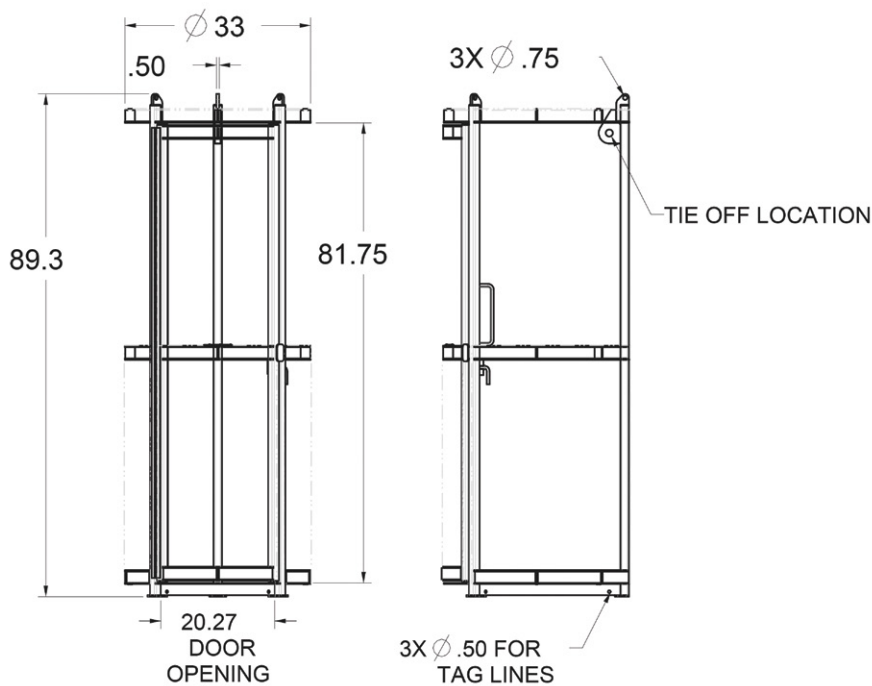

SUSPENDED ROUND PERSONNEL BASKET

with optional Test Weight

SUSPENDED ROUND PERSONNEL BASKET WITH OPTIONAL TEST WEIGHT

- Painted safety yellow for increased visibility.
- **ALL** Personnel Baskets shipped with proof load certification paperwork.
- Durable construction ideally suited to jobsite or warehouse use.
- Made in U.S.A.
- Lifting point shackles not included.

 Prop 65 – See Page 104

Capacity in Pounds*	Basket Part Number	Max # of People	Weight	Outside Diameter
500	16465	1	550	33"

* Call for specifications on larger sizes and capacities

OPTIONAL EQUIPMENT	
Test Weight	15729
3-leg suspension rigging bridle with Bolt-Type anchor shackles	19514