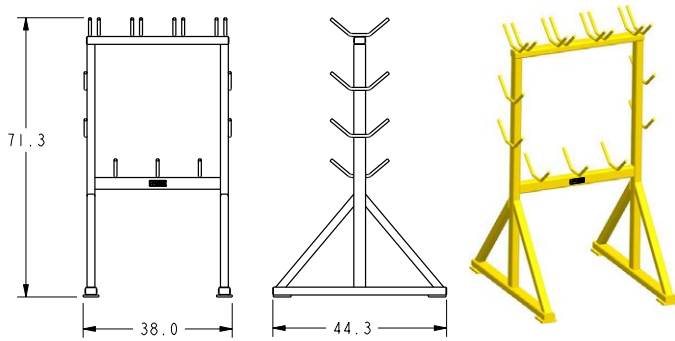

## RIGGING RACKS

## RIGGING RACKS

- Stands commonly used to organize and hang rigging, shackles & other slings off the floor

 Prop 65 – See Page 112

Part Number	Part Number with Casters	Capacity	Weight
23573	25049	300 LB	125

Part Number	Part Number with Casters	Capacity	Weight
23568	25050	500 LB	260

Part Number	Part Number with Casters	Capacity	Weight
23557	25051	800 LB	350