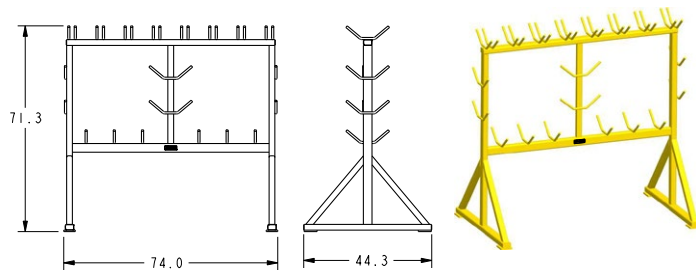

## RIGGING RACKS

- Stands commonly used to organize and hang rigging, shackles & other slings off the floor

 Prop 65 – See Page 112

Part Number	Part Number with Casters	Capacity	Weight
23573	25049	300 LB	125

Part Number	Part Number with Casters	Capacity	Weight
23568	25050	500 LB	260

Part Number	Part Number with Casters	Capacity	Weight
23557	25051	800 LB	350