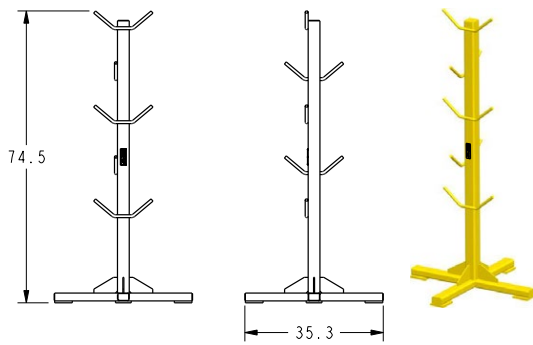

## RIGGING RACKS

## RIGGING RACKS

- Stands commonly used to organize and hang rigging, shackles & other slings off the floor

 Prop 65 – See Page 112

Part Number	Part Number with Casters	Capacity	Weight
23573	25049	300 LB	125

Part Number	Part Number with Casters	Capacity	Weight
23568	25050	500 LB	260

Part Number	Part Number with Casters	Capacity	Weight
23557	25051	800 LB	350