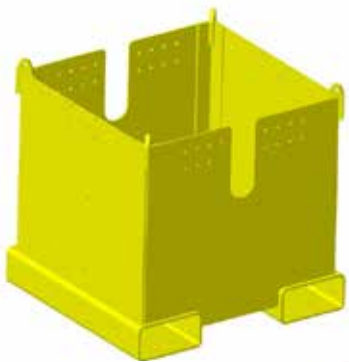

**RIGGING STORAGE**

**RIGGING STORAGE**

- Commonly used to organize and hang rigging, shackles & other slings off the floor

Prop 65 – See Page 112

**INSIDE:  
24"X22"X20" DEEP**

**SHOWN WITH  
OPTIONAL HANDLE,  
DIVIDER, MASTER  
LINK HOLDER  
AND CASTERS**

**CHAIN BOX**

Part Number	Capacity	Weight
25037	1,000	335