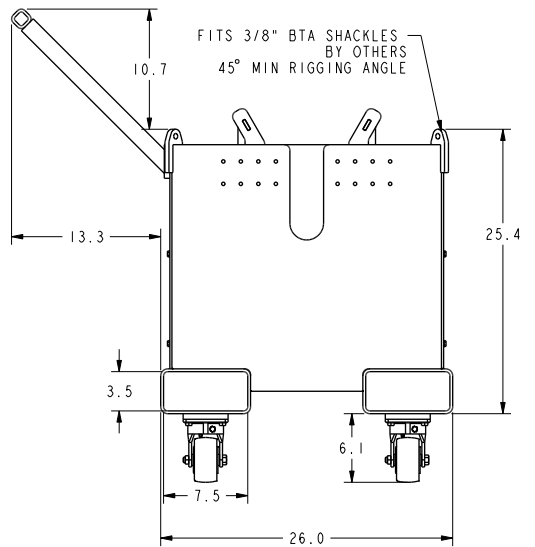

**RIGGING STORAGE**

**RIGGING STORAGE**

- Commonly used to organize and hang rigging, shackles & other slings off the floor

Prop 65 – See Page 112

**INSIDE:  
24"X22"X20" DEEP**

**SHOWN WITH  
OPTIONAL HANDLE,  
DIVIDER, MASTER  
LINK HOLDER  
AND CASTERS**

**CHAIN BOX**

Part Number	Capacity	Weight
25037	1,000	335