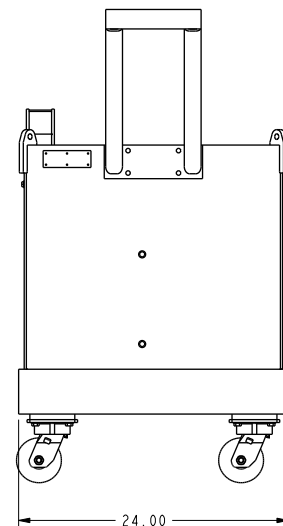

**RIGGING STORAGE**

**RIGGING STORAGE**

- Commonly used to organize and hang rigging, shackles & other slings off the floor

Prop 65 – See Page 112

**INSIDE:  
24"X22"X20" DEEP**

**SHOWN WITH  
OPTIONAL HANDLE,  
DIVIDER, MASTER  
LINK HOLDER  
AND CASTERS**

**CHAIN BOX**

Part Number	Capacity	Weight
25037	1,000	335