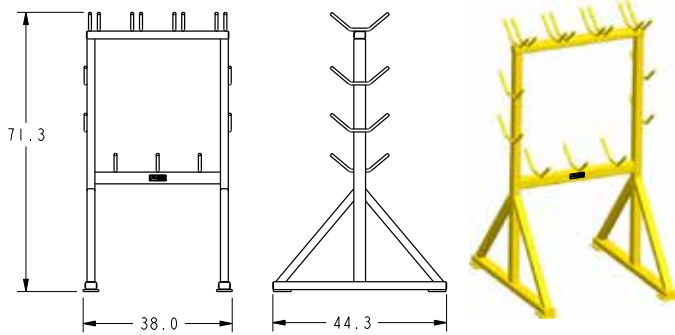

**RIGGING RACKS**

- Stands commonly used to organize and hang rigging, shackles & other slings off the floor

Prop 65 – See Page 112

Part Number	Part Number with Casters	Capacity	Weight
<b>23573</b>	<b>25049</b>	300 LB	125

Part Number	Part Number with Casters	Capacity	Weight
<b>23568</b>	<b>25050</b>	500 LB	260

Part Number	Part Number with Casters	Capacity	Weight
<b>23557</b>	<b>25051</b>	800 LB	350