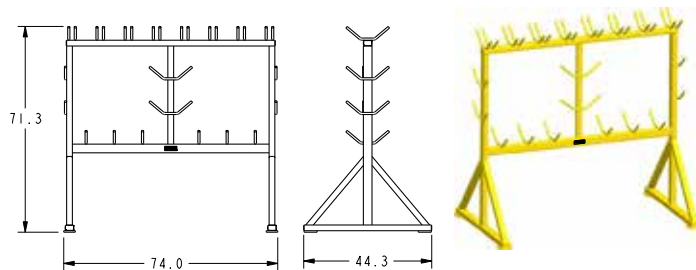

**RIGGING RACKS**

- Stands commonly used to organize and hang rigging, shackles & other slings off the floor

Prop 65 – See Page 112

Part Number	Part Number with Casters	Capacity	Weight
<b>23573</b>	<b>25049</b>	300 LB	125

Part Number	Part Number with Casters	Capacity	Weight
<b>23568</b>	<b>25050</b>	500 LB	260

Part Number	Part Number with Casters	Capacity	Weight
<b>23557</b>	<b>25051</b>	800 LB	350