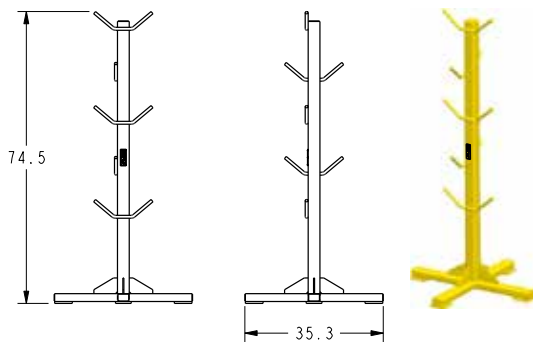

**RIGGING RACKS**

- Stands commonly used to organize and hang rigging, shackles & other slings off the floor

Prop 65 – See Page 112

Part Number	Part Number with Casters	Capacity	Weight
<b>23573</b>	<b>25049</b>	300 LB	125

Part Number	Part Number with Casters	Capacity	Weight
<b>23568</b>	<b>25050</b>	500 LB	260

Part Number	Part Number with Casters	Capacity	Weight
<b>23557</b>	<b>25051</b>	800 LB	350