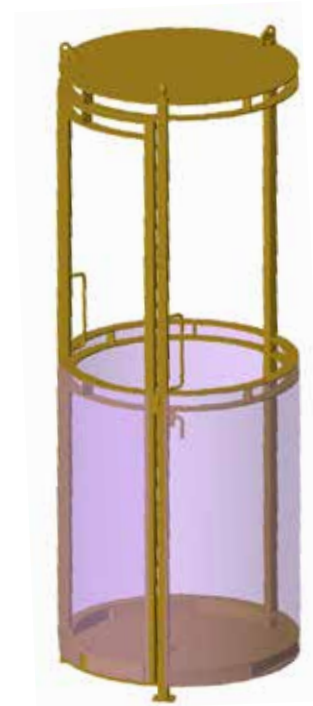

SUSPENDED ROUND PERSONNEL BASKET

with optional Test Weight

- Painted safety yellow for increased visibility.
- **ALL** Personnel Baskets shipped with proof load certification paperwork.
- Durable construction ideally suited to jobsite or warehouse use.
- Made in U.S.A.
- Lifting point shackles not included.

 Prop 65 – See Page 112

Capacity in Pounds*	Basket Part Number	Max # of People	Weight	Outside Diameter
500	16465	1	550	33"

* Call for specifications on larger sizes and capacities

OPTIONAL EQUIPMENT	
Test Weight	15729
3-leg suspension rigging bridle with Bolt-Type anchor shackles	19514