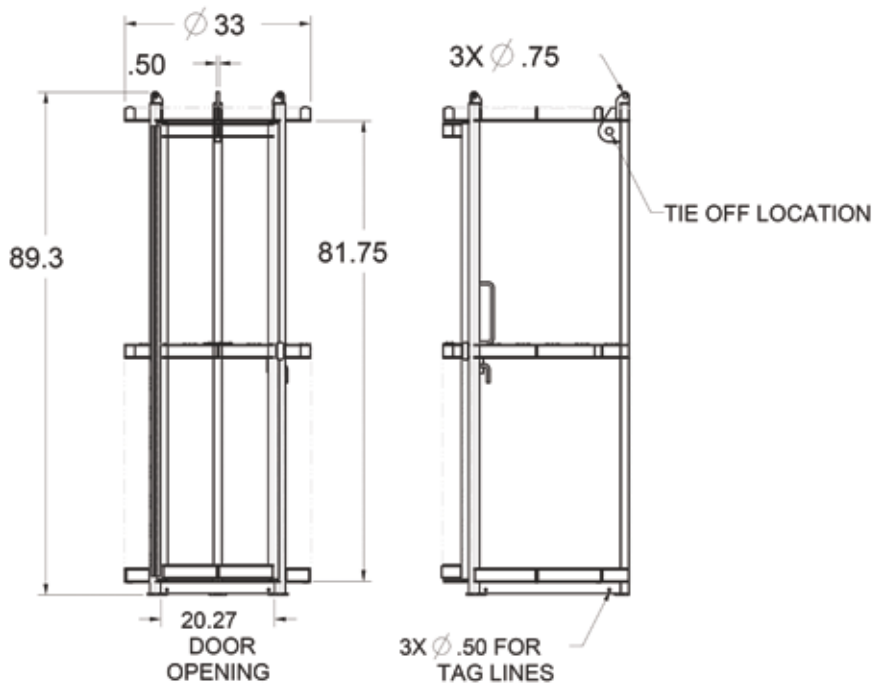

SUSPENDED ROUND PERSONNEL BASKET

with optional Test Weight

- Painted safety yellow for increased visibility.
- **ALL** Personnel Baskets shipped with proof load certification paperwork.
- Durable construction ideally suited to jobsite or warehouse use.
- Made in U.S.A.
- Lifting point shackles not included.

 Prop 65 – See Page 112

Capacity in Pounds*	Basket Part Number	Max # of People	Weight	Outside Diameter
500	16465	1	550	33"

* Call for specifications on larger sizes and capacities

OPTIONAL EQUIPMENT	
Test Weight	15729
3-leg suspension rigging bridle with Bolt-Type anchor shackles	19514