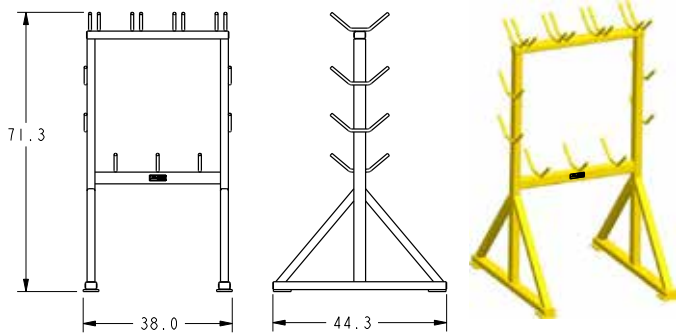

RIGGING STORAGE

Rigging Racks

- Stands commonly used to organize and hang rigging, shackles & other slings off the floor

 Prop 65 – See Page 112

Part Number	Part Number with Casters	Capacity	Weight
23573	25049	300 LB	125

Part Number	Part Number with Casters	Capacity	Weight
23568	25050	500 LB	260

Part Number	Part Number with Casters	Capacity	Weight
23557	25051	800 LB	350