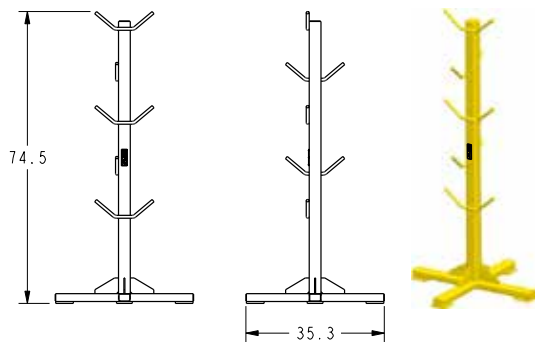

RIGGING STORAGE

Rigging Racks

- Stands commonly used to organize and hang rigging, shackles & other slings off the floor

 Prop 65 – See Page 112

Part Number	Part Number with Casters	Capacity	Weight
23573	25049	300 LB	125

Part Number	Part Number with Casters	Capacity	Weight
23568	25050	500 LB	260

Part Number	Part Number with Casters	Capacity	Weight
23557	25051	800 LB	350