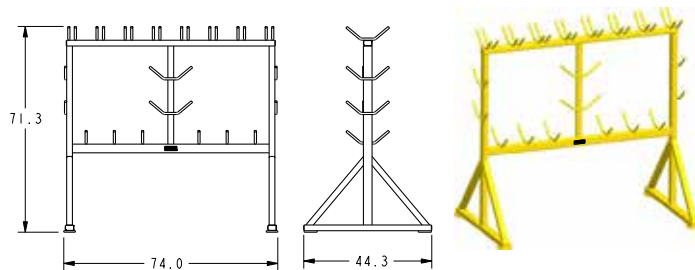

RIGGING STORAGE

Rigging Racks

- Stands commonly used to organize and hang rigging, shackles & other slings off the floor

 Prop 65 – See Page 112

Part Number	Part Number with Casters	Capacity	Weight
23573	25049	300 LB	125

Part Number	Part Number with Casters	Capacity	Weight
23568	25050	500 LB	260

Part Number	Part Number with Casters	Capacity	Weight
23557	25051	800 LB	350