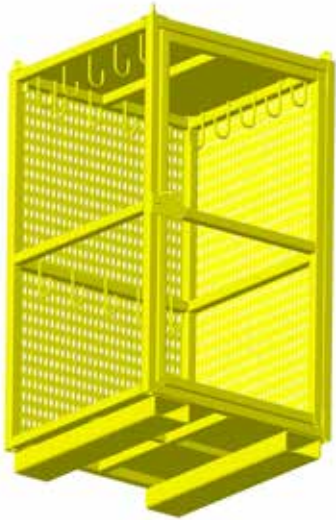

- Commonly used to organize and hang rigging, shackles & other slings off the floor

 Prop 65 – See Page 112

RIGGING CAGE

| Part Number | Capacity | Weight |
|-------------|----------|--------|
| 25188 | 2,000 | 750 |

**SHOWN WITH
EXPANDED METAL
SIDE AND DOOR
REMOVED FOR
INSIDE VIEW
OF CAGE.**

**ANY SINGLE
HOOK RATED
FOR 250 LBS.**